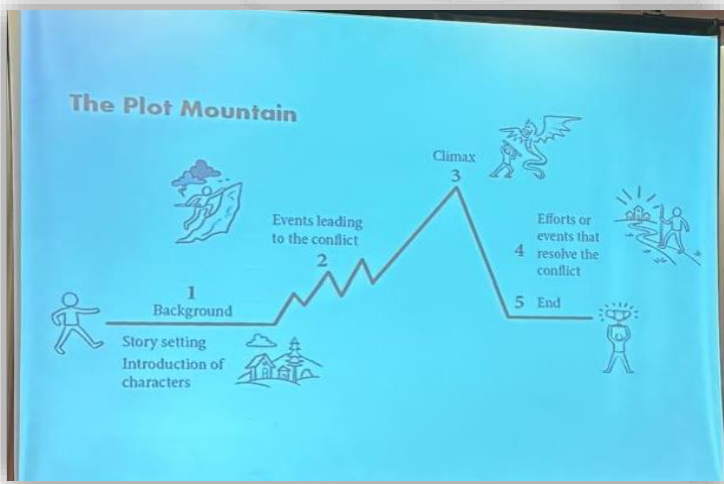

GROW – GET READY FOR OPPORTUNITIES AT WORK

An insightful seminar conducted by Ms. Anahita Lee, renowned language coach, on strengthening English communication skills.

The session was highly engaging and equipped participants with practical techniques to refine their command of the language. Ms. Lee laid emphasis to embrace continuous improvement and to view language as a powerful tool for personal and professional growth.