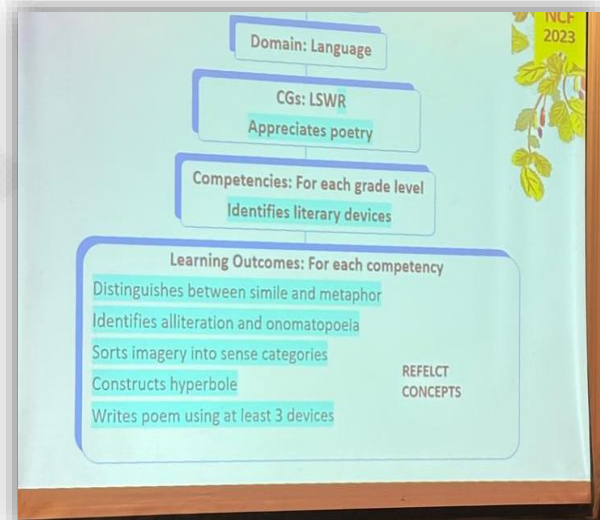

GROW – GET READY FOR OPPORTUNITIES AT WORK

An insightful seminar conducted by Ms. Anahita Lee, renowned language coach, on strengthening English communication skills.

The session was highly engaging and equipped participants with practical techniques to refine their command of the language. Ms. Lee laid emphasis to embrace continuous improvement and to view language as a powerful tool for personal and professional growth.