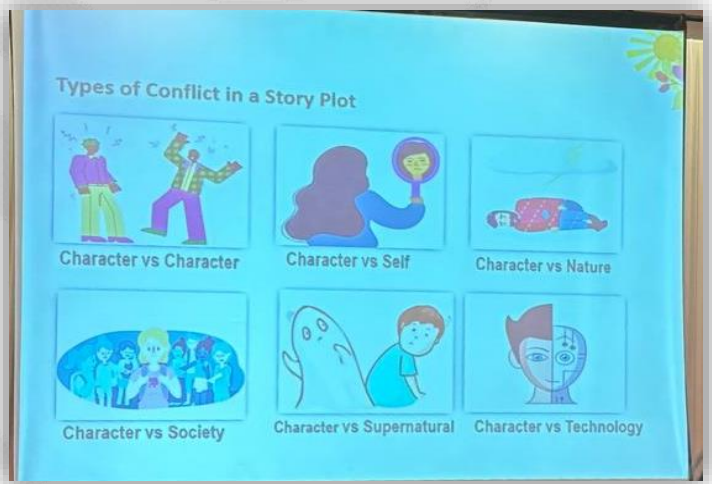

GROW – GET READY FOR OPPORTUNITIES AT WORK

An insightful seminar conducted by Ms. Anahita Lee, renowned language coach, on strengthening English communication skills.

The session was highly engaging and equipped participants with practical techniques to refine their command of the language. Ms. Lee laid emphasis to embrace continuous improvement and to view language as a powerful tool for personal and professional growth.