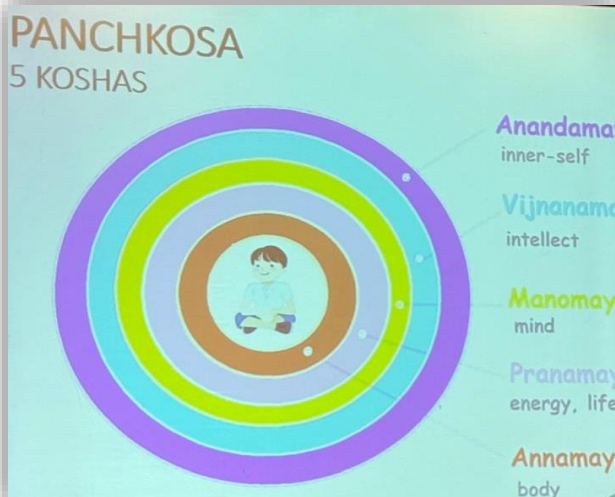

GROW – GET READY FOR OPPORTUNITIES AT WORK

An insightful seminar conducted by Ms. Anahita Lee, renowned language coach, on strengthening English communication skills.

The session was highly engaging and equipped participants with practical techniques to refine their command of the language. Ms. Lee laid emphasis to embrace continuous improvement and to view language as a powerful tool for personal and professional growth.